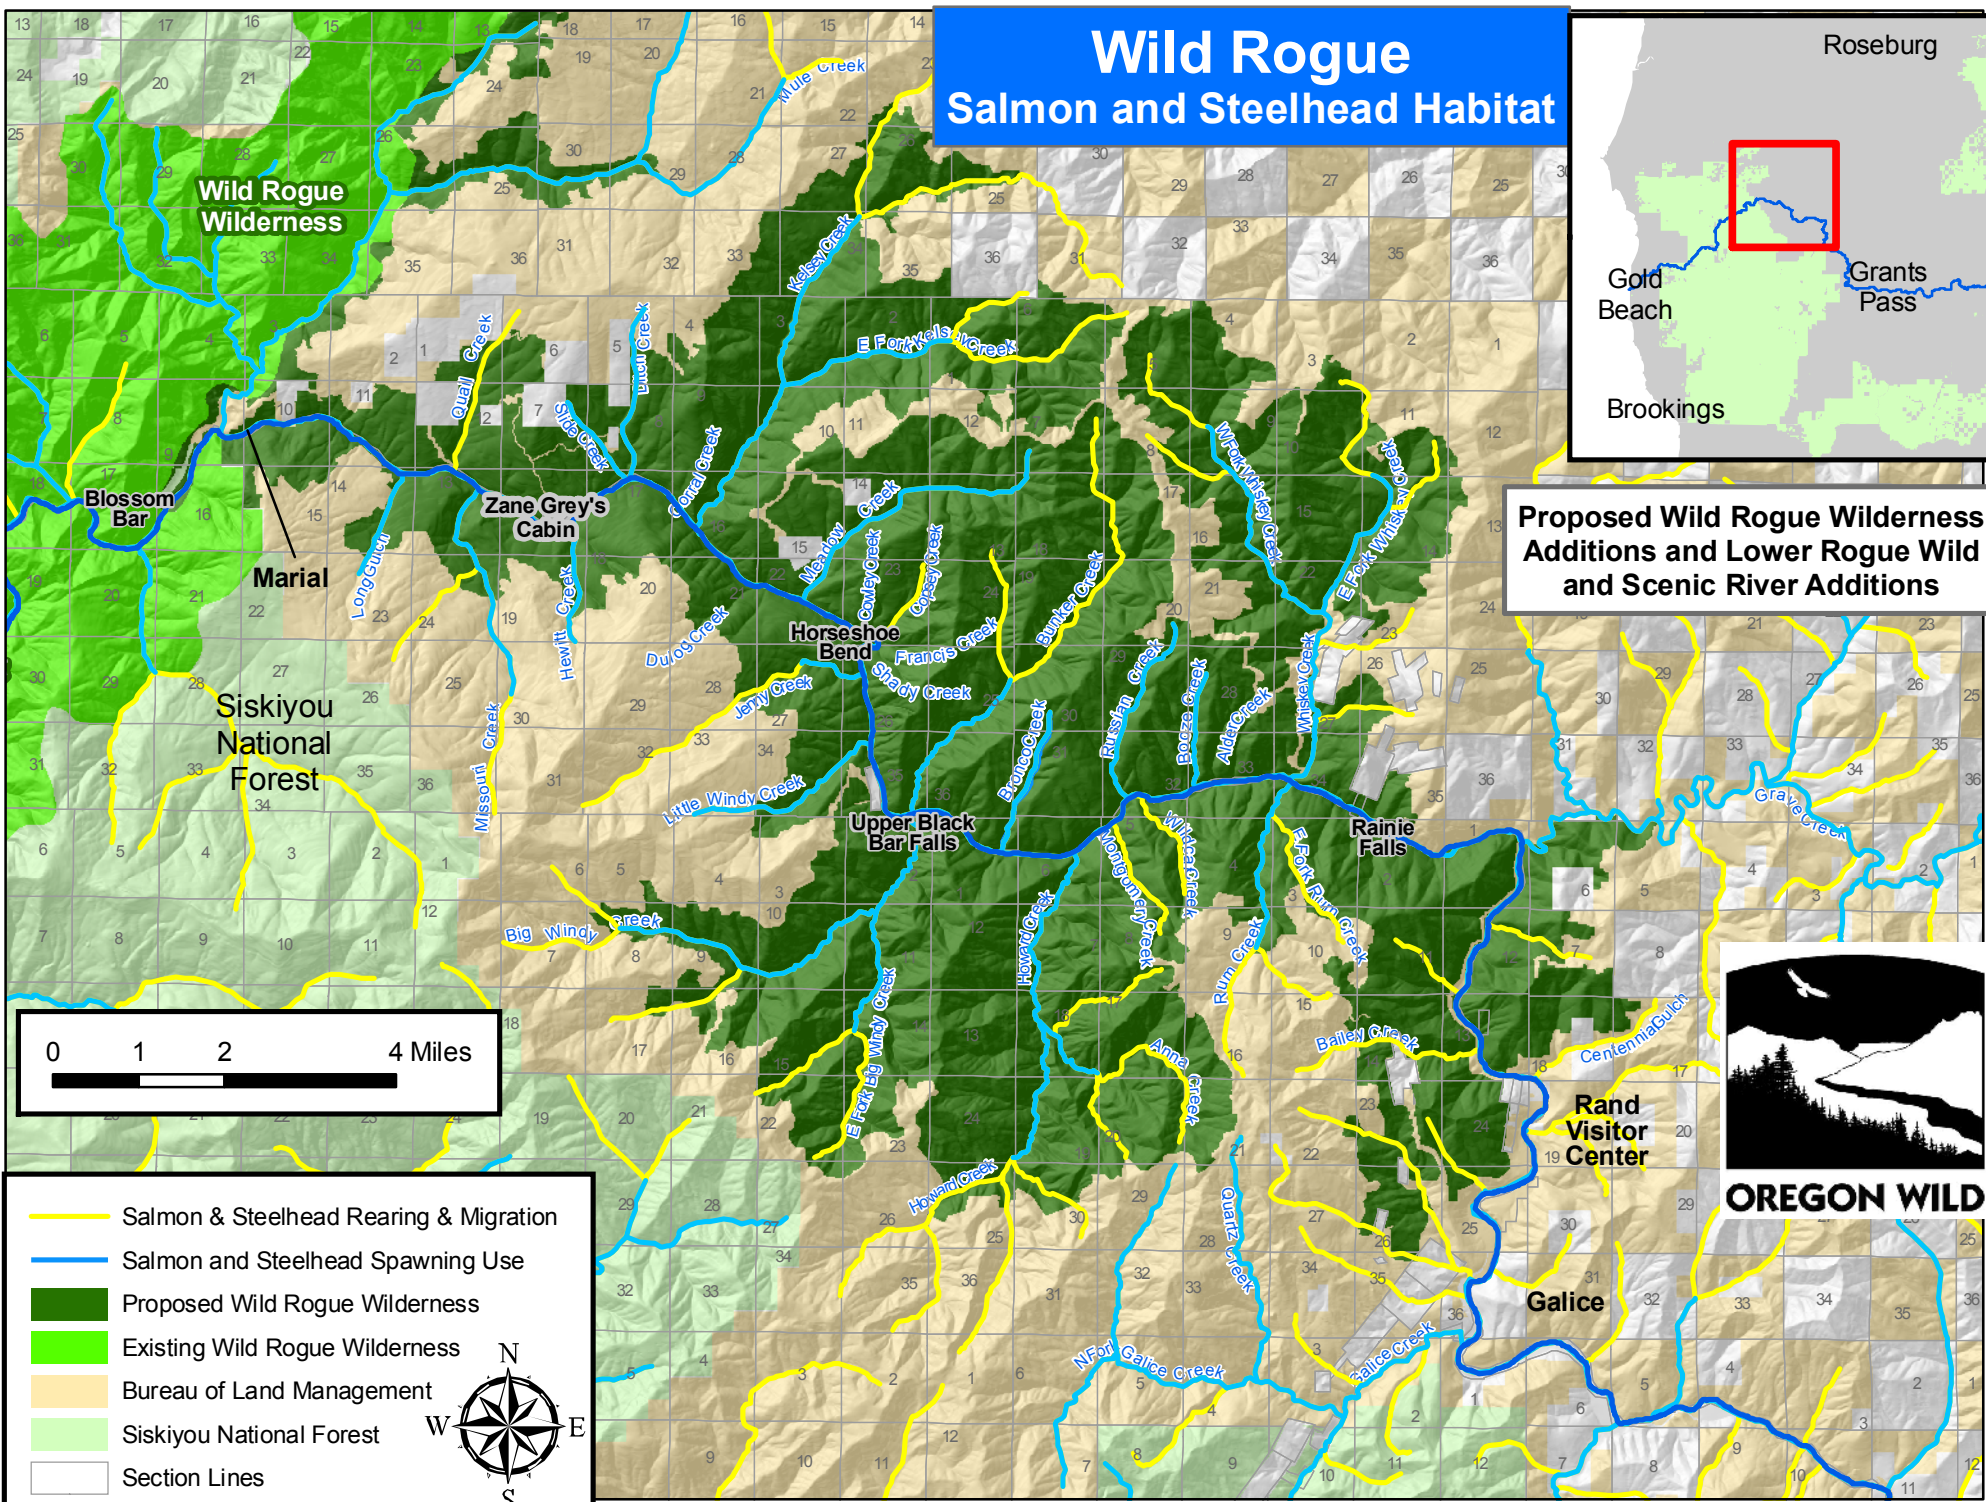

Wild Rogue Salmon and Steelhead Habitat

Proposed Wild Rogue Wilderness Additions and Lower Rogue Wild and Scenic River Additions

- Salmon & Steelhead Rearing & Migration
- Salmon and Steelhead Spawning Use
- Proposed Wild Rogue Wilderness
- Existing Wild Rogue Wilderness
- Bureau of Land Management
- Siskiyou National Forest
- Section Lines

OREGON WILD