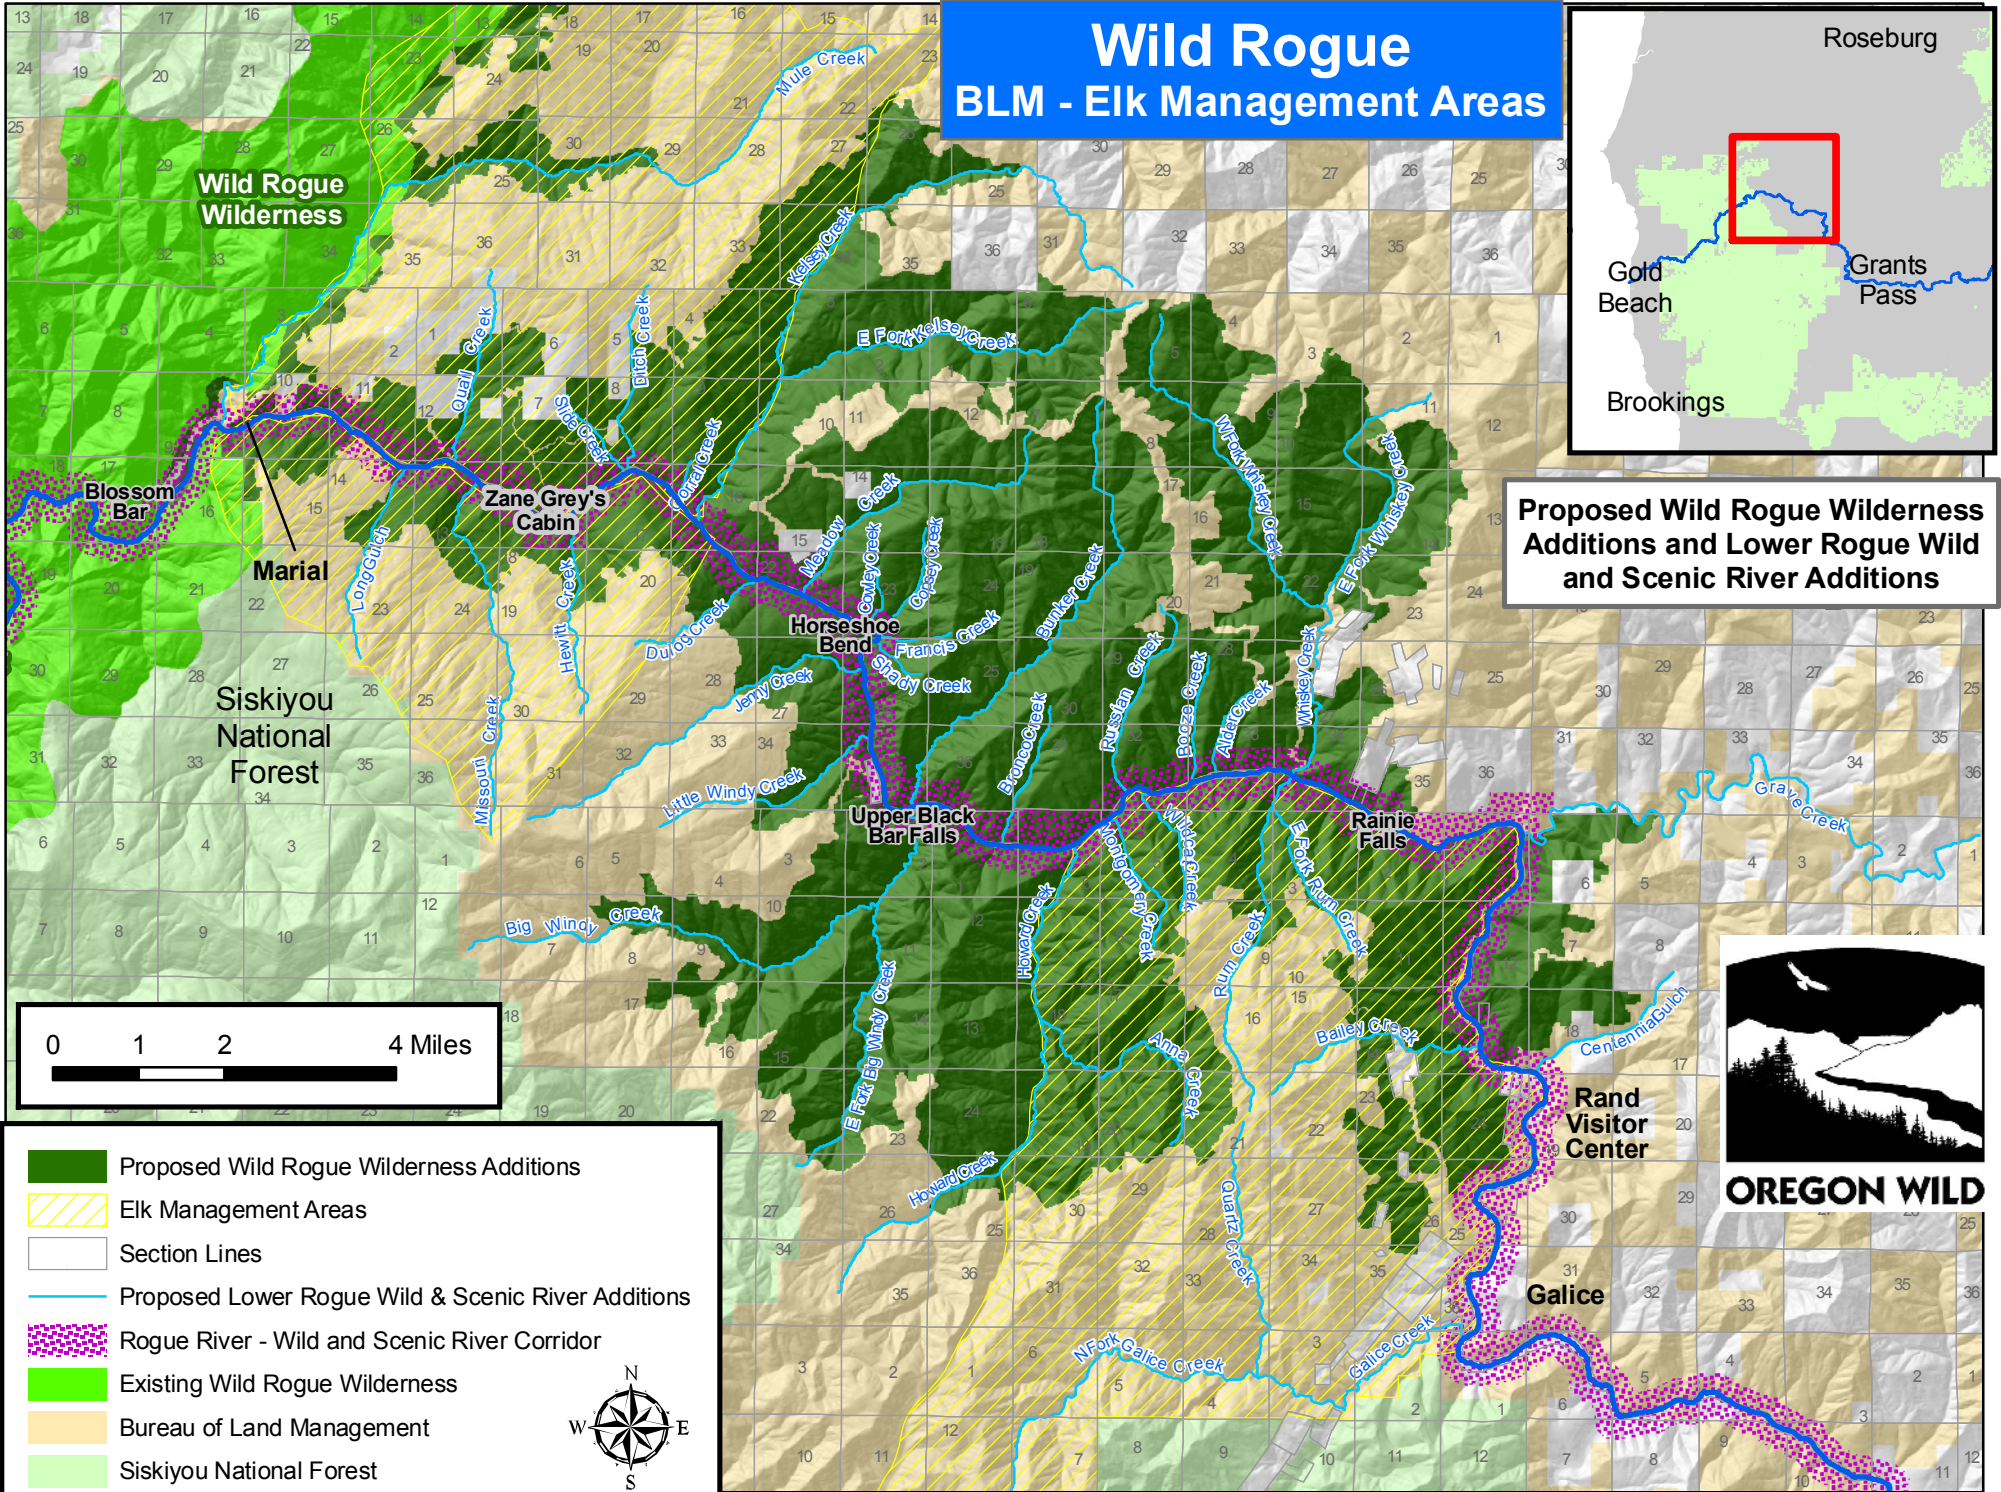

# Wild Rogue BLM - Elk Management Areas

**Proposed Wild Rogue Wilderness Additions and Lower Rogue Wild and Scenic River Additions**

**OREGON WILD**