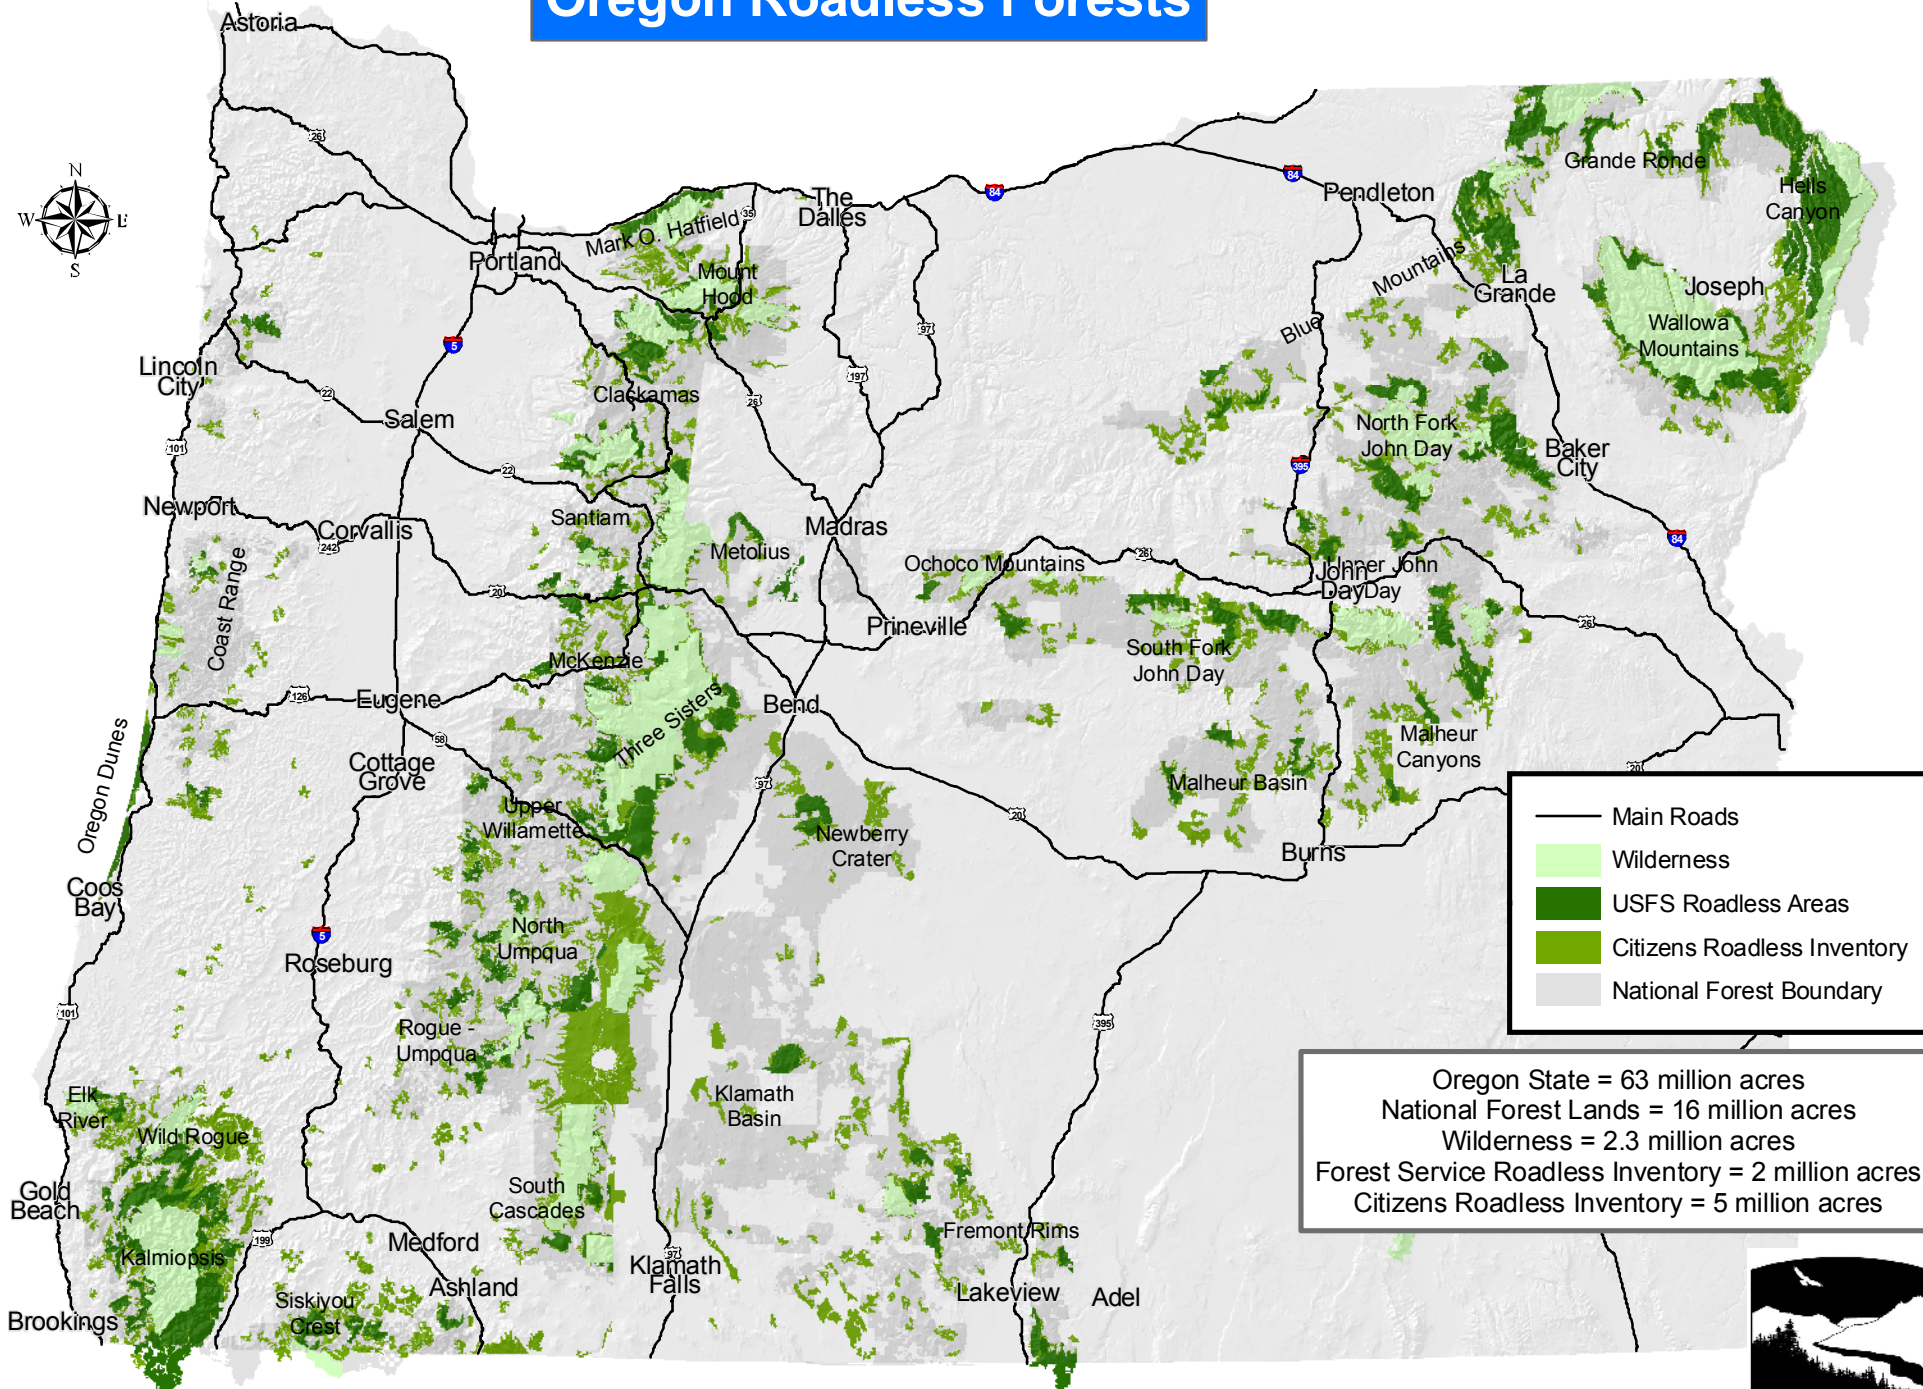

Oregon Roadless Forests

- Main Roads
- Wilderness
- USFS Roadless Areas
- Citizens Roadless Inventory
- National Forest Boundary

Oregon State = 63 million acres
 National Forest Lands = 16 million acres
 Wilderness = 2.3 million acres
 Forest Service Roadless Inventory = 2 million acres
 Citizens Roadless Inventory = 5 million acres

OREGON WILD